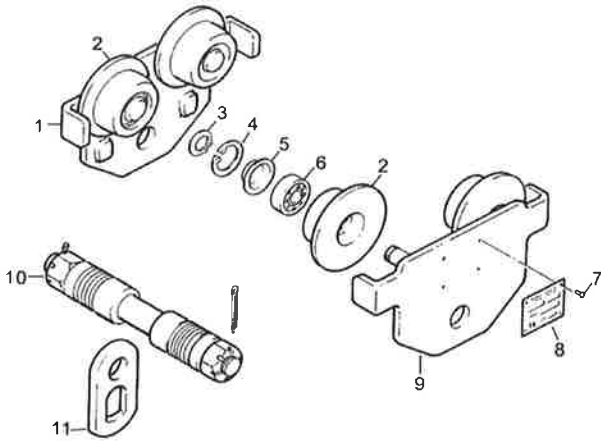

Spare Parts for manual trolley- Type " SC and MC "

Trolley " SC "

Trolley " MC "

TROLLEY " SC "

Rif.	Capacity	500	1000	1500	2000	3000	5000	10000
1	Side plate	prices on request						
2	Wheel							
3	Seeger ring							
4	Seeger ring							
5	Cover							
6	Bearing							
7	Rivet							
8	Name plate							
9	Side plate							
11	Hanger plate							
10	Complete tie-rod							

TROLLEY " MC "

Rif.	Capacity	500	1000	1500	2000	3000	5000	10000	20000
12	Side plate	prices on request							
13	Rivet								
14	name plate								
15	Idler wheel								
16	Seeger ring								
17	Seeger ring								
18	Cover								
19	Bearing								
20	Wheel with gear								
21	Pinion								
22	Driving side plate								
23	Chain guide								
24	Washer								
25	Screw								
26	Split pin								
27	Slotted nut								
28	Spring washer								
29	Flat washer								
30	Driving wheel								
33	Hanger plate								
32	Complete tie-rod								

In the order indicate the tie-rod "A", "B" or "C"