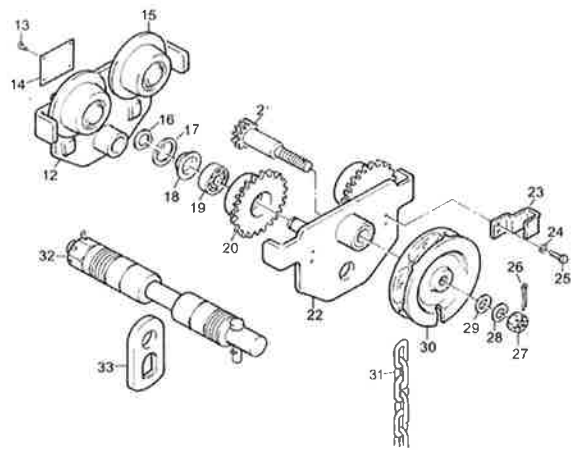

Spare Parts for manual trolley- Type " SC and MC "

Trolley " SC "

Trolley " MC "

TROLLEY " SC "

Rif.	Capacity	500	1000	1500	2000	3000	5000	10000
1	Side plate	prices on request						
2	Wheel							
3	Seeger ring							
4	Seeger ring							
5	Cover							
6	Bearing							
7	Rivet							
8	Name plate							
9	Side plate							
11	Hanger plate							
10	Complete tie-rod							

TROLLEY " MC "

Rif.	Capacity	500	1000	1500	2000	3000	5000	10000	20000
12	Side plate	prices on request							
13	Rivet								
14	name plate								
15	Idler wheel								
16	Seeger ring								
17	Seeger ring								
18	Cover								
19	Bearing								
20	Wheel with gear								
21	Pinion								
22	Driving side plate								
23	Chain guide								
24	Washer								
25	Screw								
26	Split pin								
27	Slotted nut								
28	Spring washer								
29	Flat washer								
30	Driving wheel								
33	Hanger plate								
32	Complete tie-rod								

In the order indicate the tie-rod "A", "B" or "C"